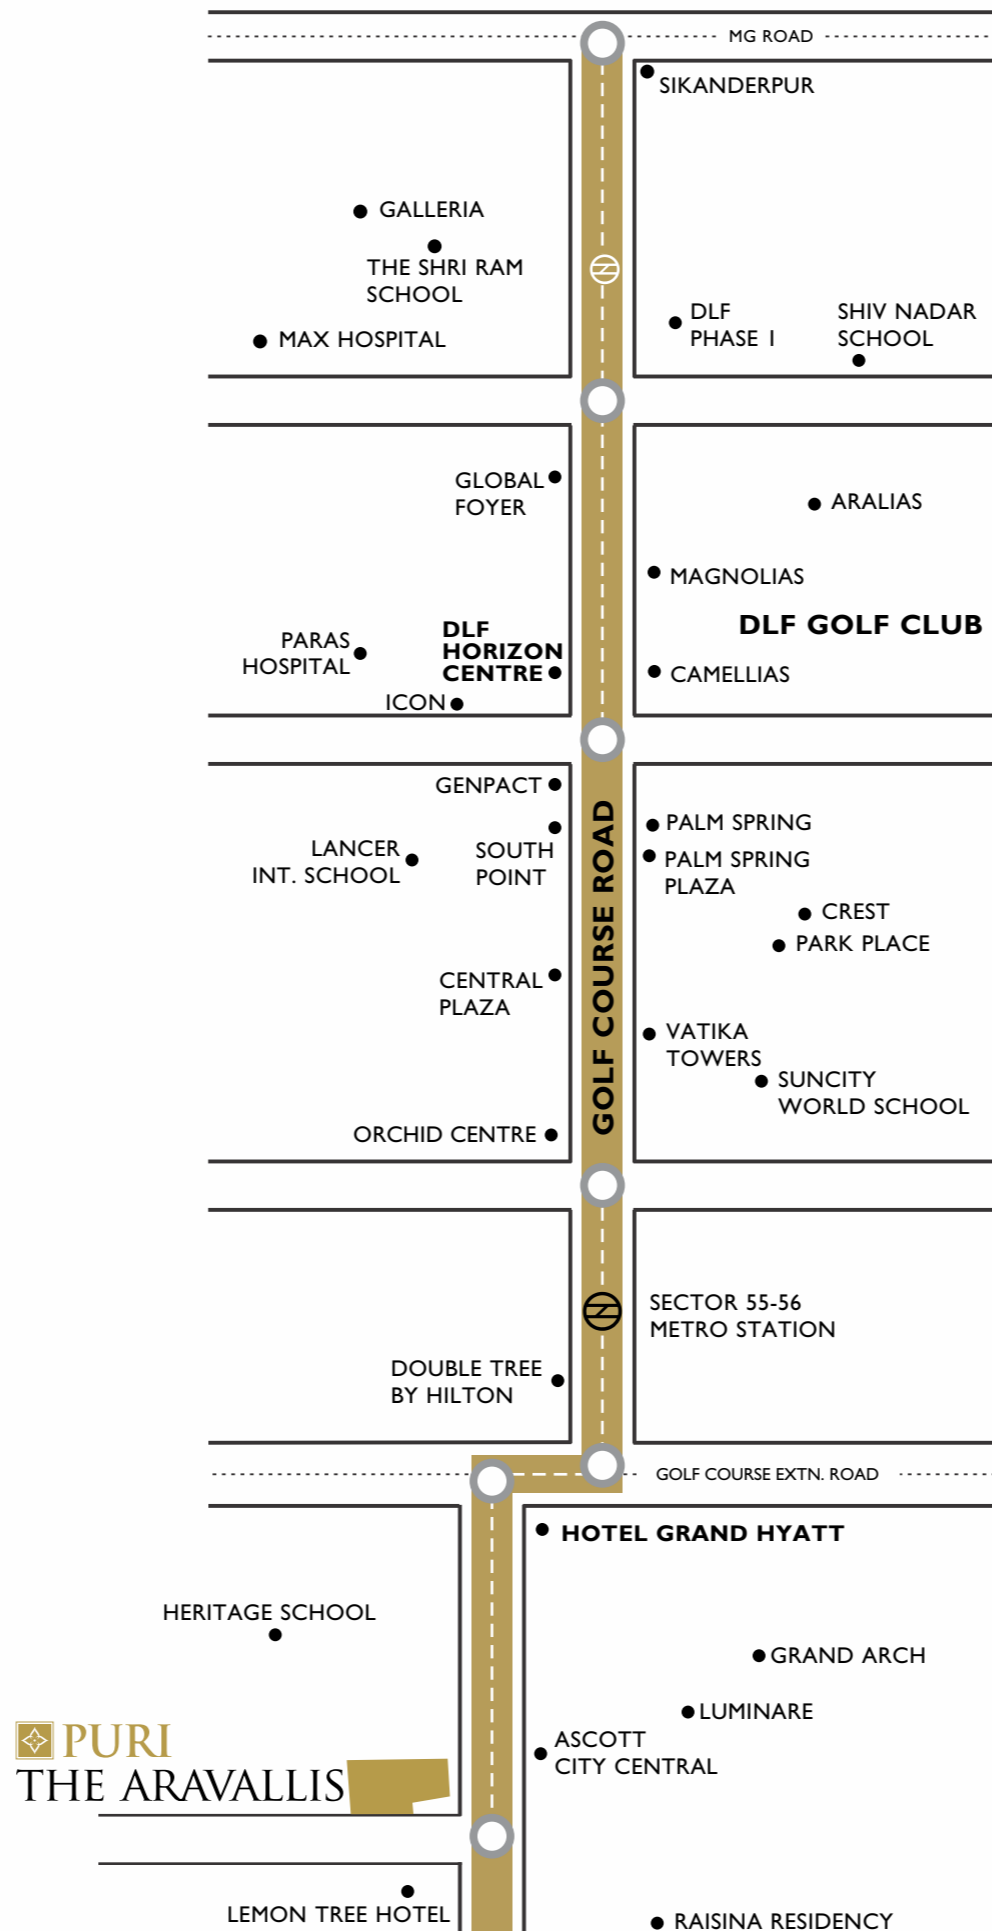

81 High Street, Sector - 81, Faridabad

Amanvilas, Sector - 89, Faridabad

YET AGAIN, PURI
RAISES THE BAR
IN LUXURY
LIFESTYLE LIVING

WELCOME TO THE ARAVALLIS

 **PURI**
THE ARAVALLIS
GOLF COURSE EXTENSION, GURUGRAM

THE
GOLDEN MILE
OF GURGAON
LEADS STRAIGHT TO
THE ARAVALLIS

THE LOCATION

THE
GOLDEN MILE
OF GURGAON
LEADS STRAIGHT TO
THE ARAVALLIS

ONLY
10 MINUTES
FROM
DLF GOLF CLUB
AND
DLF HORIZON
CENTRE

ONLY
2 MINUTES
FROM HOTEL
GRAND HYATT

RETAIL, FOOD HUBS AND ENTERTAINMENT

Multiple high street retail & food hubs within 3 to 10 min

- South Point Mall
- Worldmark | Joy Street
- Airia Mall | Cosmopolitan
- Urbana

WORK SPACES

- Cyber City - 15 min
- DLF Horizon Center - 10 min
- Worldmark - 5 min